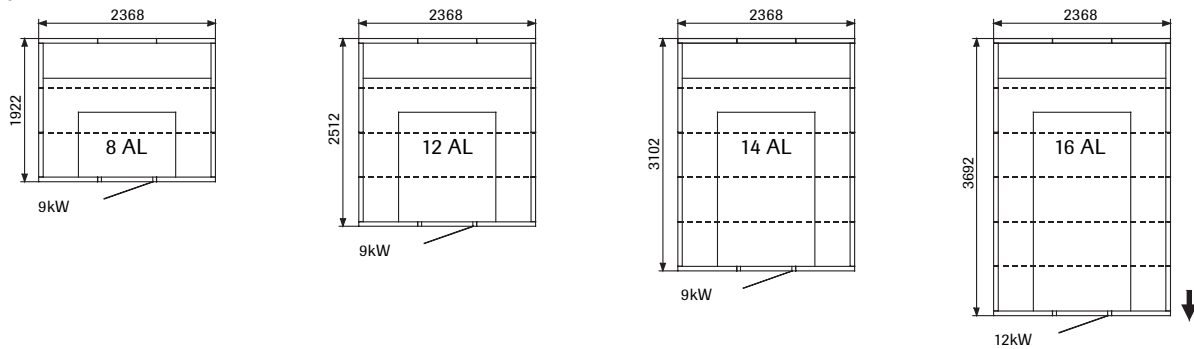

External height 2070

External height 2240

External height 2070

External height 2240

The dotted lines show how the roof sections are placed. Rooms may be extended in the direction of the arrow. For other sizes and finishes, please request a quotation. Glass wall sections and service walls are available in widths of 398, 588 and 778 mm. These may be ordered instead of the corresponding wall/seat section in Excellent steam rooms at no extra charge.

External height 2140

External height 2140