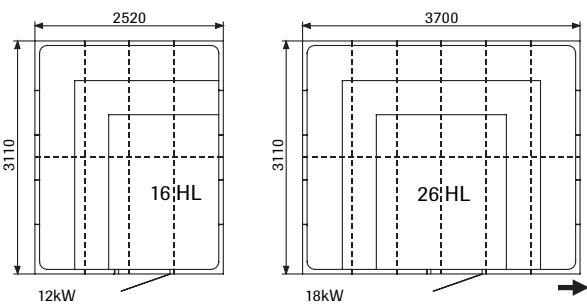

External height 2070

External height 2240

External height 2070

External height 2240

The dotted lines show how the roof sections are placed. Rooms may be extended in the direction of the arrow. For other sizes and finishes, please request a quotation. Glass wall sections and service walls are available in widths of 398, 588 and 778 mm. These may be ordered instead of the corresponding wall/seat section in Excellent steam rooms at no extra charge.

External height 2140

External height 2140