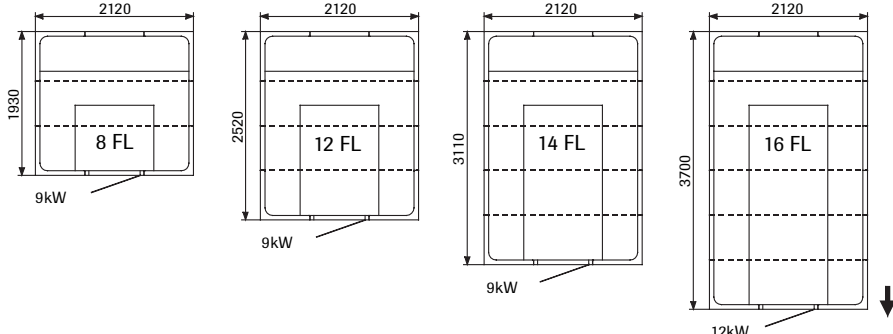

External height 2070

External height 2240

External height 2070

External height 2240

The dotted lines show how the roof sections are placed. Rooms may be extended in the direction of the arrow. For other sizes and finishes, please request a quotation. Glass wall sections and service walls are available in widths of 398, 588 and 778 mm. These may be ordered instead of the corresponding wall/seat section in Excellent steam rooms at no extra charge.

External height 2140

External height 2140