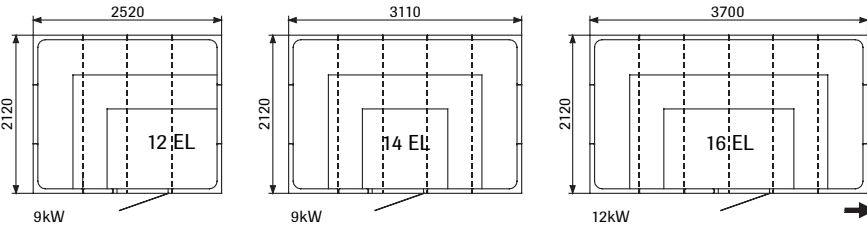

External height 2070

External height 2240

External height 2070

External height 2240

The dotted lines show how the roof sections are placed. Rooms may be extended in the direction of the arrow. For other sizes and finishes, please request a quotation. Glass wall sections and service walls are available in widths of 398, 588 and 778 mm. These may be ordered instead of the corresponding wall/seat section in Excellent steam rooms at no extra charge.

External height 2140

External height 2140