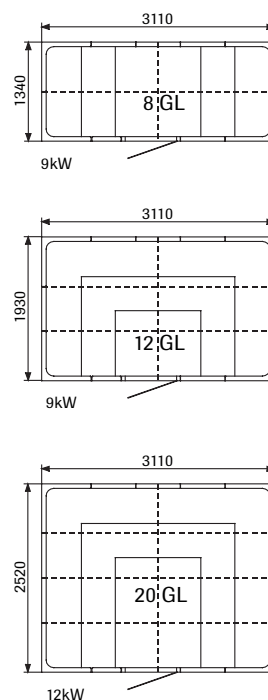

External height 2070

External height 2240

External height 2070

External height 2240

The dotted lines show how the roof sections are placed. Rooms may be extended in the direction of the arrow. For other sizes and finishes, please request a quotation. Glass wall sections and service walls are available in widths of 398, 588 and 778 mm. These may be ordered instead of the corresponding wall/seat section in Excellent steam rooms at no extra charge.

External height 2140

External height 2140