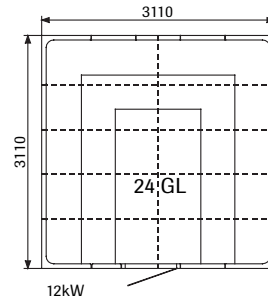

External height 2070

External height 2240

External height 2070

External height 2240

The dotted lines show how the roof sections are placed. Rooms may be extended in the direction of the arrow. For other sizes and finishes, please request a quotation. Glass wall sections and service walls are available in widths of 398, 588 and 778 mm. These may be ordered instead of the corresponding wall/seat section in Excellent steam rooms at no extra charge.

External height 2140

External height 2140