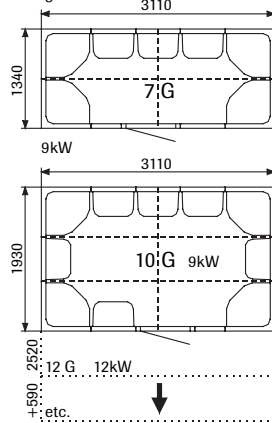

Laysées

See current price list for article number for each size.

External height 2120

These steam rooms have a one-piece roof dome.

External height 2070

External height 2070

External height 2240

External height 2240

External height 2140

External height 2140

Glass wall sections and service walls are available in widths of 398, 588 and 778 mm. These may be ordered instead of the corresponding wall/seat section in Elysée steam rooms at no extra charge.