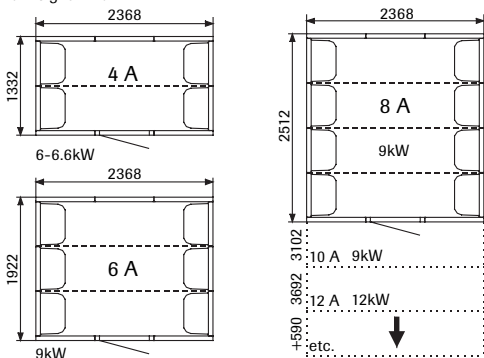

Laysées

See current price list for article number for each size.

External height 2120

These steam rooms have a one-piece roof dome.

External height 2070

External height 2070

External height 2240

External height 2240

External height 2140

External height 2140

Glass wall sections and service walls are available in widths of 398, 588 and 778 mm. These may be ordered instead of the corresponding wall/seat section in Elysée steam rooms at no extra charge.