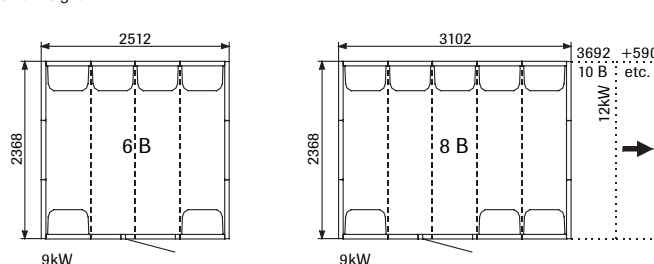

Laysées

See current price list for article number for each size.

External height 2120

These steam rooms have a one-piece roof dome.

External height 2070

External height 2070

External height 2240

External height 2240

External height 2140

External height 2140

Glass wall sections and service walls are available in widths of 398, 588 and 778 mm. These may be ordered instead of the corresponding wall/seat section in Elysée steam rooms at no extra charge.