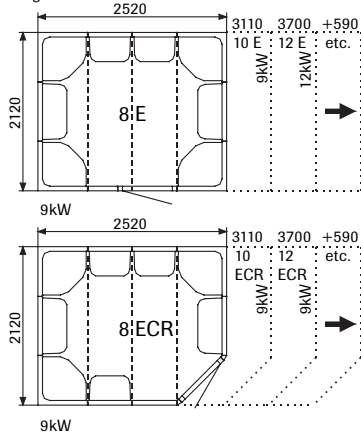

Laysées

See current price list for article number for each size.

External height 2120

These steam rooms have a one-piece roof dome.

External height 2070

External height 2070

External height 2240

External height 2240

External height 2140

External height 2140

Glass wall sections and service walls are available in widths of 398, 588 and 778 mm. These may be ordered instead of the corresponding wall/seat section in Elysée steam rooms at no extra charge.