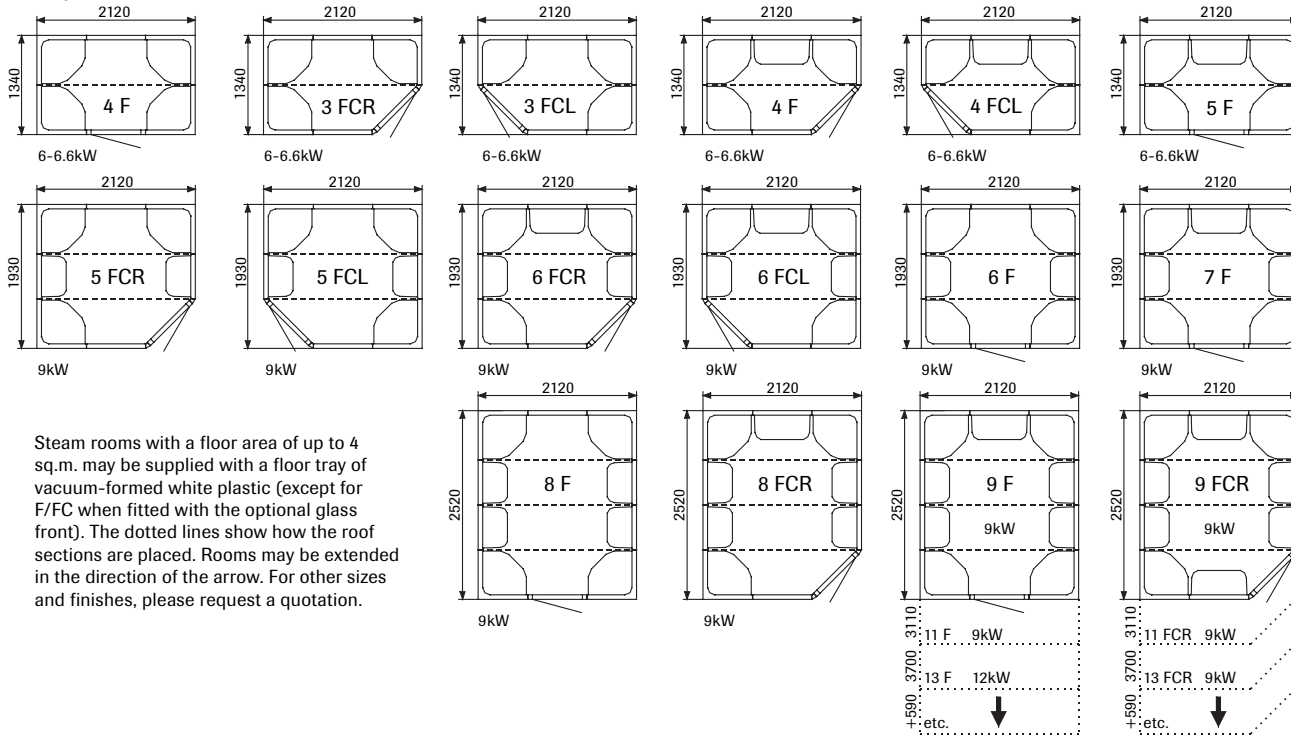

Laysées

See current price list for article number for each size.

External height 2120

These steam rooms have a one-piece roof dome.

External height 2070

External height 2070

External height 2240

External height 2240

External height 2140

External height 2140

Glass wall sections and service walls are available in widths of 398, 588 and 778 mm. These may be ordered instead of the corresponding wall/seat section in Elysée steam rooms at no extra charge.