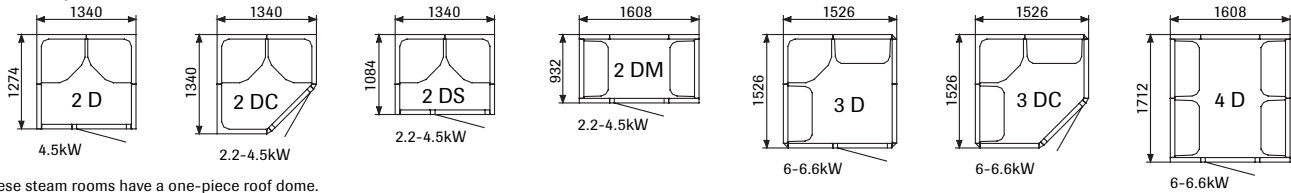

Laysées

See current price list for article number for each size.

External height 2120

These steam rooms have a one-piece roof dome.

External height 2070

External height 2070

External height 2240

External height 2240

External height 2140

External height 2140

Glass wall sections and service walls are available in widths of 398, 588 and 778 mm. These may be ordered instead of the corresponding wall/seat section in Elysée steam rooms at no extra charge.