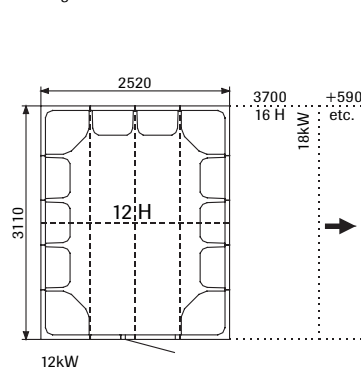

Laysées

See current price list for article number for each size.

External height 2120

These steam rooms have a one-piece roof dome.

External height 2070

External height 2070

External height 2240

External height 2240

External height 2140

External height 2140

Glass wall sections and service walls are available in widths of 398, 588 and 778 mm. These may be ordered instead of the corresponding wall/seat section in Elysée steam rooms at no extra charge.