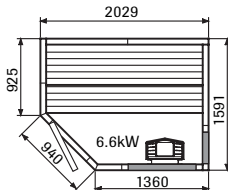

Classic & Nordic

(External roof height 2100 mm for all models)

1212

1612

1616

1616 Corner

2016

2016 Corner

2020

2020 Corner

2025

2025 Corner

2520

2520 Corner

2530

2530 Corner