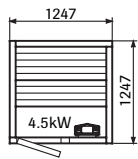

Classic & Nordic

(External roof height 2100 mm for all models)

1212

1612

1616

1616 Corner

2016

2016 Corner