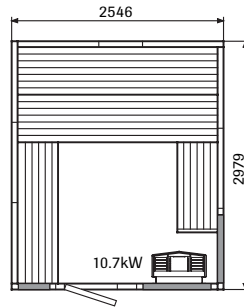

Classic & Nordic

(External roof height 2100 mm for all models)

1212

1612

1616

1616 Corner

2016

2016 Corner

2020

2020 Corner

2025

2025 Corner

2520

2520 Corner

2530

2530 Corner