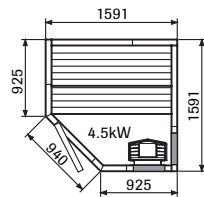

Classic & Nordic

(External roof height 2100 mm for all models)

1212

1612

1616

1616 Corner

2016

2016 Corner