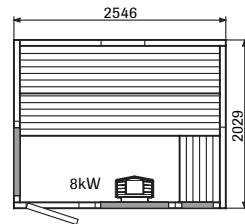

Classic & Nordic

(External roof height 2100 mm for all models)

1212

1612

1616

1616 Corner

2016

2016 Corner

2020

2020 Corner

2025

2025 Corner

2520

2520 Corner

2530

2530 Corner