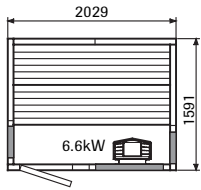

Classic & Nordic

(External roof height 2100 mm for all models)

1212

1612

1616

1616 Corner

2016

2016 Corner

2020

2020 Corner

2025

2025 Corner

2520

2520 Corner

2530

2530 Corner