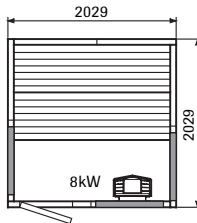

Classic & Nordic

(External roof height 2100 mm for all models)

2020