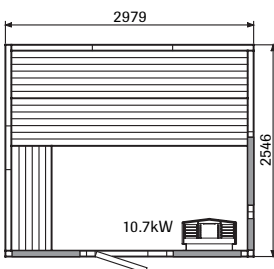

Classic & Nordic

(External roof height 2100 mm for all models)

3025