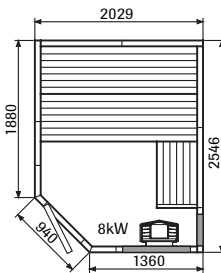

Classic & Nordic

(External roof height 2100 mm for all models)

1212

1612

1616

1616 Corner

2016

2016 Corner

2020

2020 Corner

2025

2025 Corner

2520

2520 Corner

2530

2530 Corner