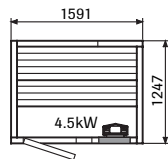

Classic & Nordic

(External roof height 2100 mm for all models)

1212

1612

1616

1616 Corner

2016

2016 Corner