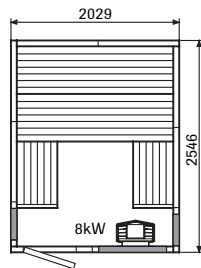

Classic & Nordic

(External roof height 2100 mm for all models)

1212

1612

1616

1616 Corner

2016

2016 Corner

2020

2020 Corner

2025

2025 Corner

2520

2520 Corner

2530

2530 Corner