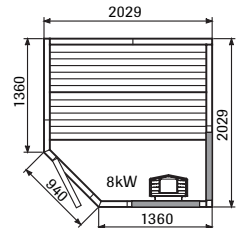

Classic & Nordic

(External roof height 2100 mm for all models)

1212

1612

1616

1616 Corner

2016

2016 Corner

2020

2020 Corner

2025

2025 Corner

2520

2520 Corner

2530

2530 Corner