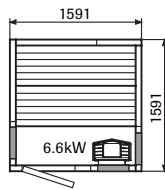

Classic & Nordic

(External roof height 2100 mm for all models)

1212

1612

1616

1616 Corner

2016

2016 Corner