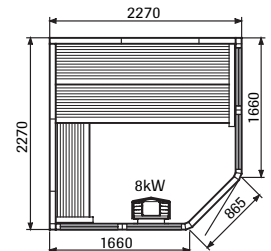

### Alu Line 100\*

(External roof height 1920 mm)

### Alu Line 150\*\*

(External roof height 1920 mm)

### Alu Line 190\*\*

(External roof height 1920 mm)

### Alu Line 225\*\*

(External roof height 1920 mm)

\* Sauna room can also be installed mirror fashion.

\*\* Interior fittings can also be installed mirror fashion.