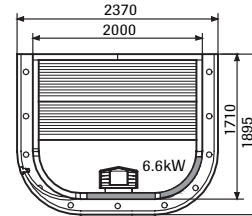

### Space Vision 150. corner access.

(External roof height 2030 mm)

### Space Vision 200, front access.

(External roof height 2030 mm)

### Space Vision 250. front access.

(External roof height 2030 mm)

### Alu Line 100\*

(External roof height 1920 mm)