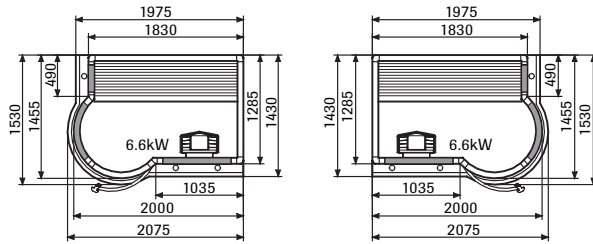

### Round Vision 150

(External roof height 2030 mm)

### Space Vision 150. corner access.

(External roof height 2030 mm)

### Space Vision 200, front access.

(External roof height 2030 mm)

### Alu Line 190\*\*

(External roof height 1920 mm)