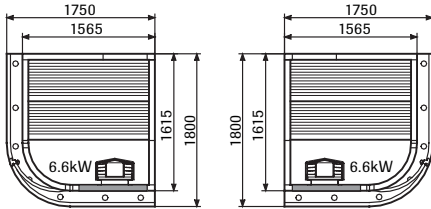

### Round Vision 150

(External roof height 2030 mm)

### Space Vision 150. corner access.

(External roof height 2030 mm)

### Space Vision 200, front access.

(External roof height 2030 mm)

### Alu Line 190\*\*

(External roof height 1920 mm)