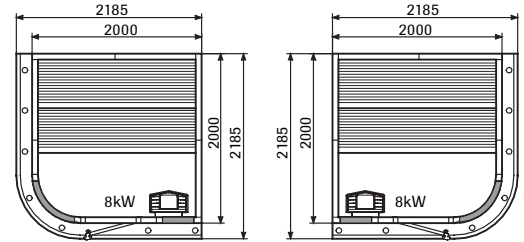

### Round Vision 200

(External roof height 2030 mm)

### Space Vision 150. corner access.

(External roof height 2030 mm)

### Space Vision 200, front access.

(External roof height 2030 mm)

### Alu Line 190\*\*

(External roof height 1920 mm)