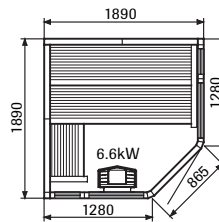

### Alu Line 100\*

(External roof height 1920 mm)

### Alu Line 150\*\*

(External roof height 1920 mm)

### Alu Line 190\*\*

(External roof height 1920 mm)