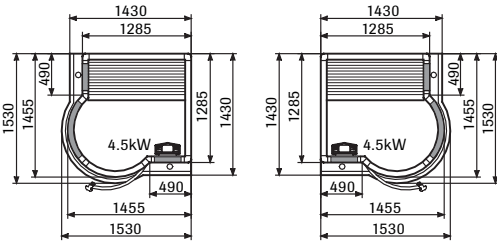

Round Vision 150

(External roof height 2030 mm)