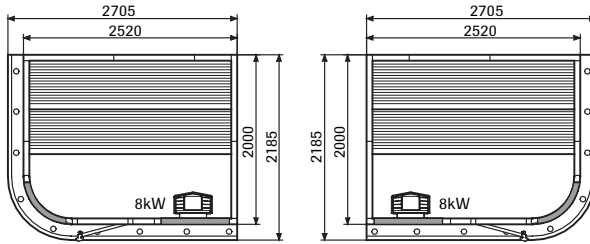

### Space Vision 150. corner access.

(External roof height 2030 mm)

### Space Vision 200, front access.

(External roof height 2030 mm)

### Space Vision 250. front access.

(External roof height 2030 mm)

### Alu Line 190\*\*

(External roof height 1920 mm)