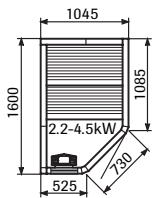

### Space Vision 200, front access.

(External roof height 2030 mm)

### Space Vision 250. front access.

(External roof height 2030 mm)

### Midi Vision

(External roof height 2030 mm)

### Alu Line 100\*

(External roof height 1920 mm)