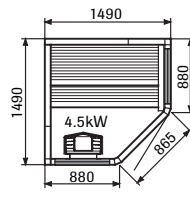

### Midi Vision

(External roof height 2030 mm)

### Alu Line 100\*

(External roof height 1920 mm)

### Alu Line 150\*\*

(External roof height 1920 mm)

### Alu Line 190\*\*

(External roof height 1920 mm)